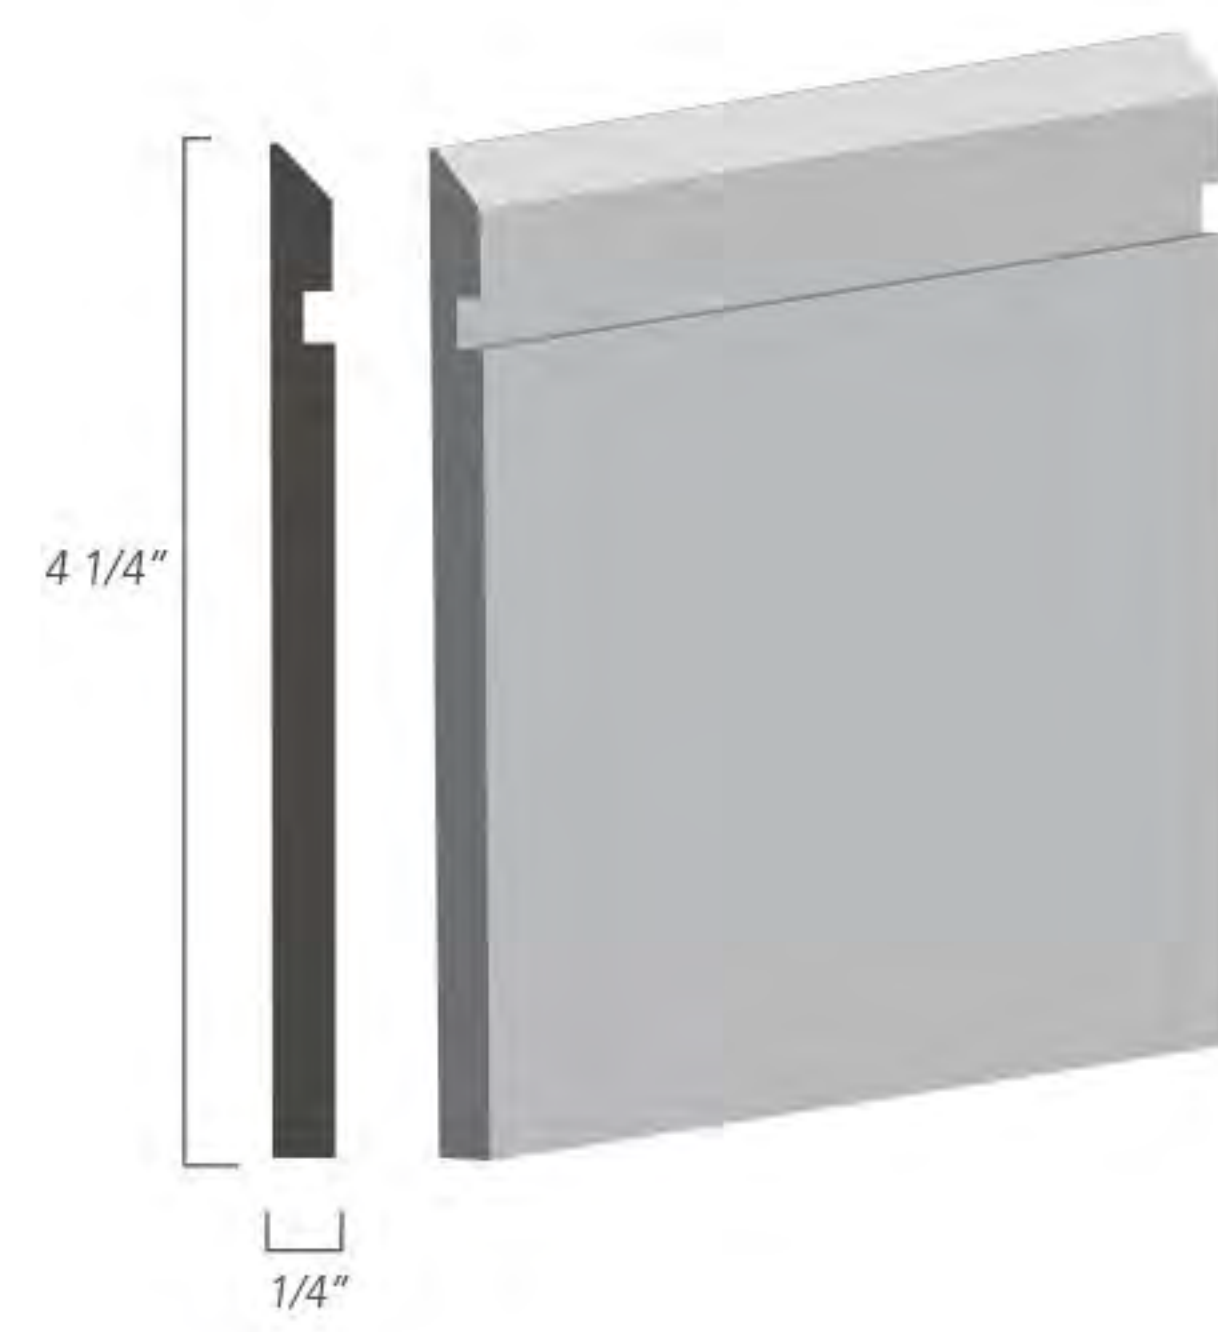

BIG SUR

CAVA BAJA

COVEBASE

RETIRO

NO TOE

LONG TOE

SHADOWBASE

GRAN VIA

ALCALA

CHAMBERI

Available in 10 styles, 50+ colors and can be matched to stairtreads for added design impact

BIG SUR

CAVA BAJA

ALCALA

RETIRO

NO TOE