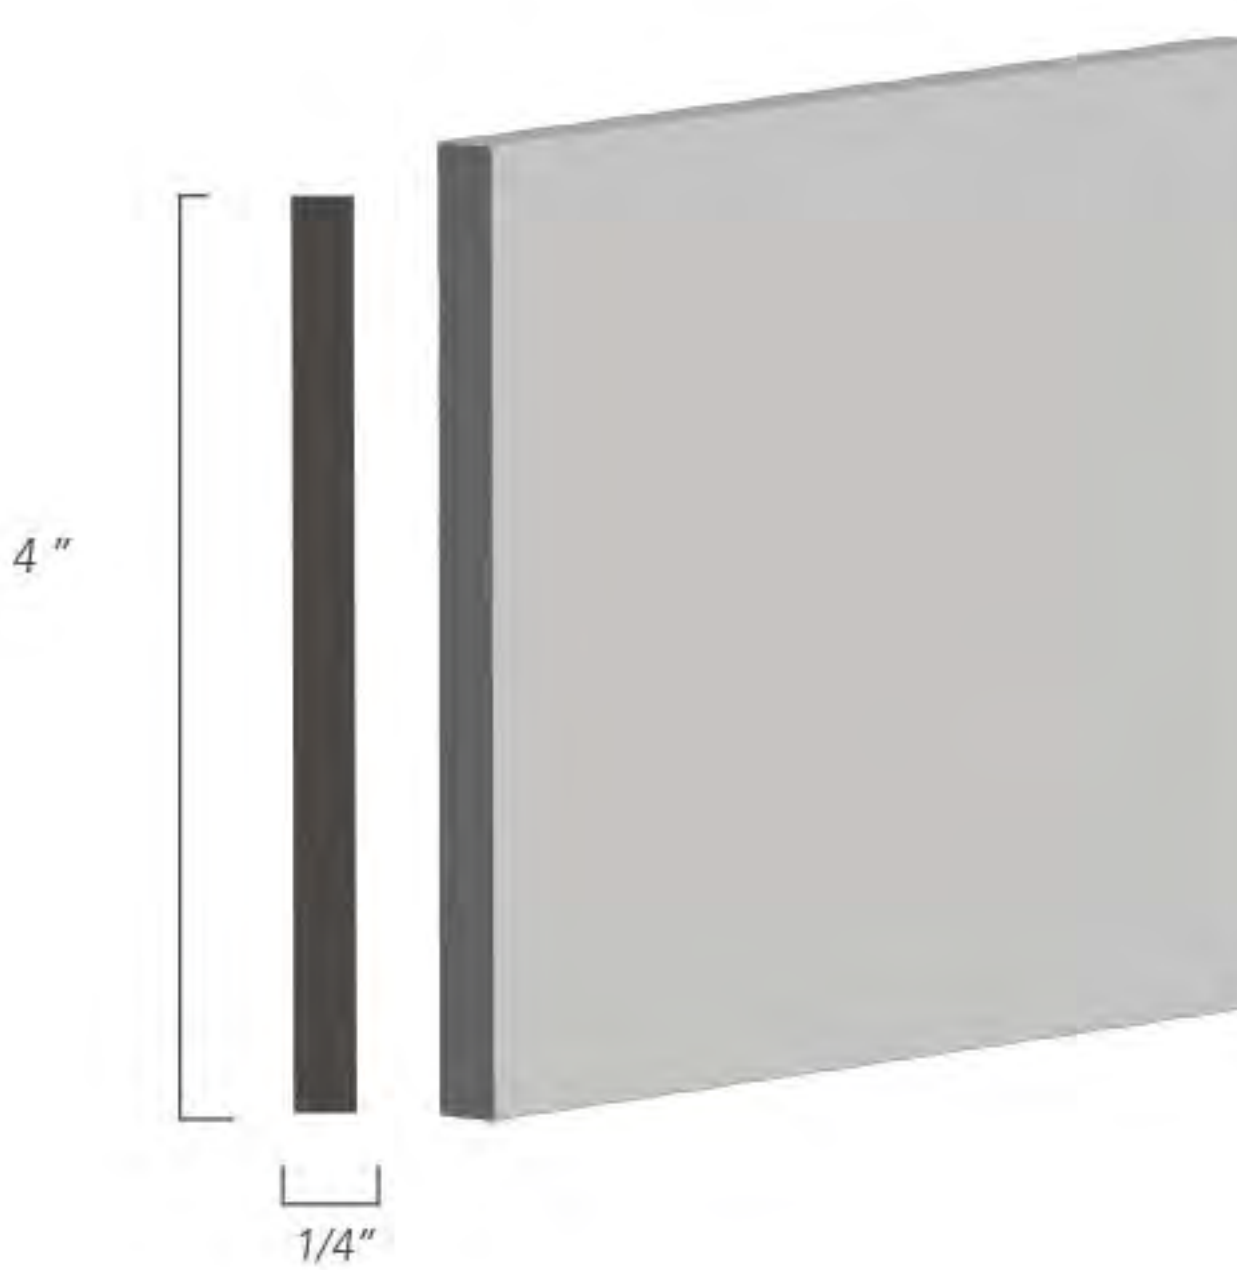

BIG SUR

CAVA BAJA

COVEBASE

RETIRO

NO TOE

LONG TOE

SHADOWBASE

GRAN VIA

ALCALA

CHAMBERI

Available in 10 styles, 50+ colors and can be matched to stairtreads for added design impact

BIG SUR

CAVA BAJA

ALCALA

RETIRO

NO TOE