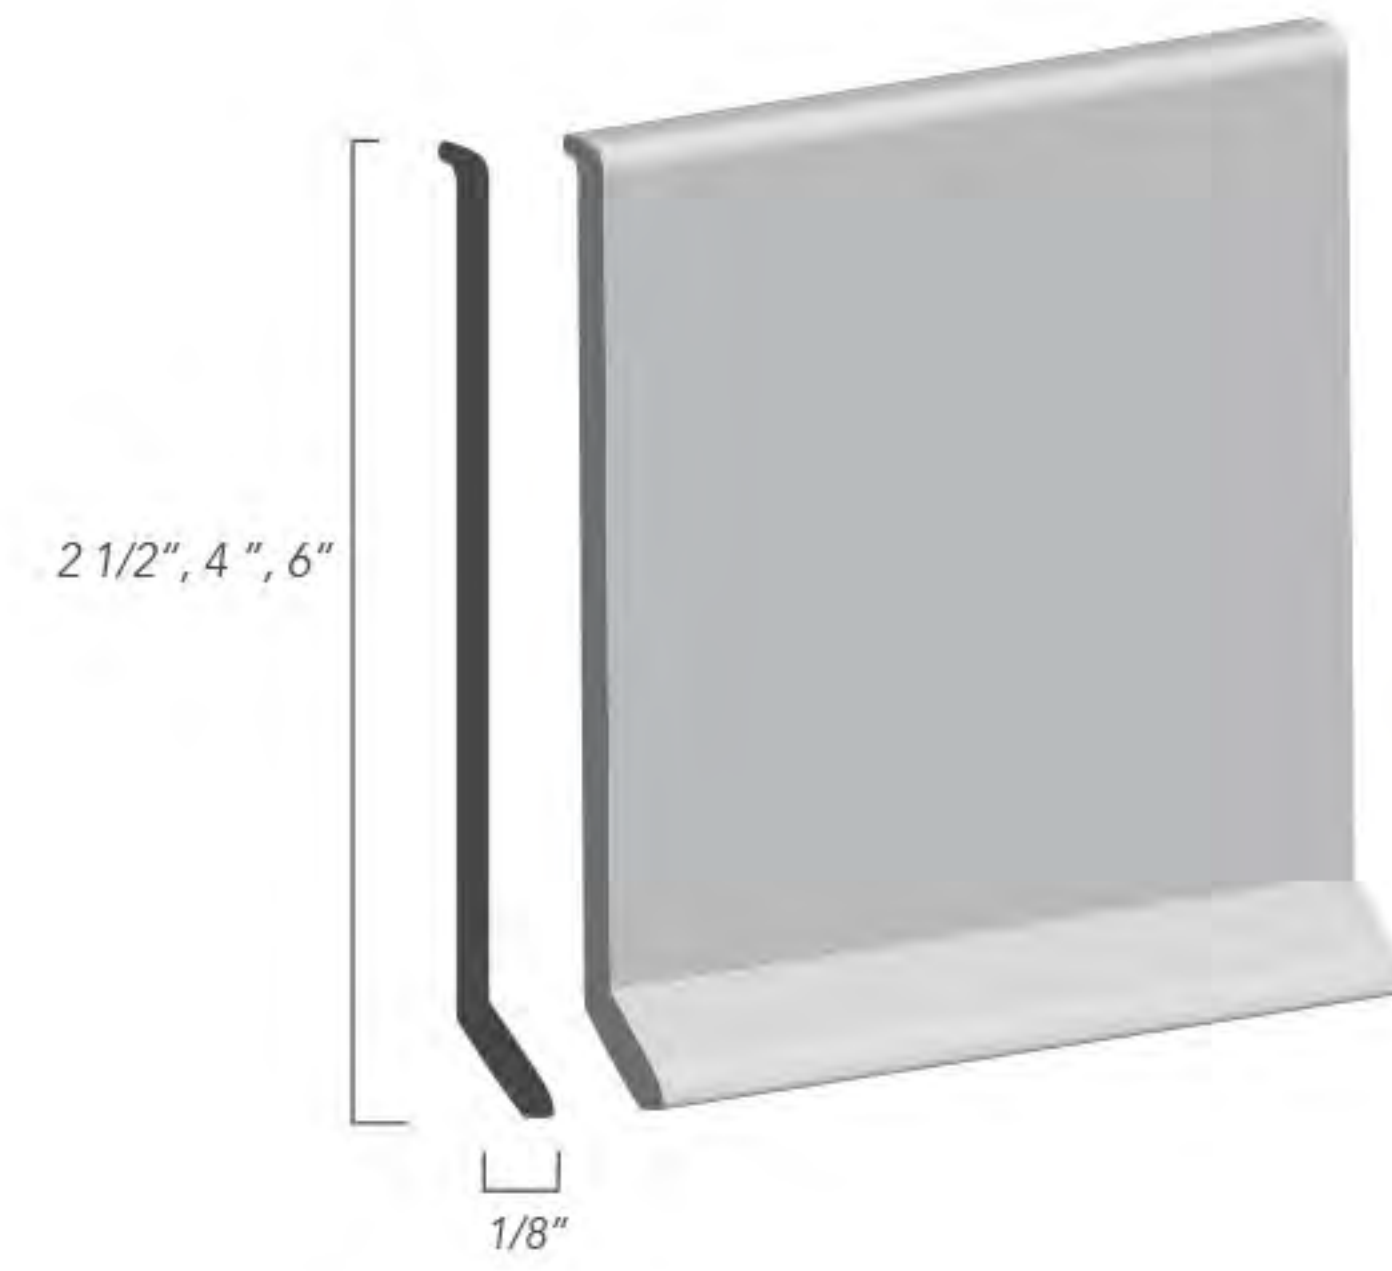

BIG SUR

CAVA BAJA

COVEBASE

RETIRO

NO TOE

LONG TOE

SHADOWBASE

GRAN VIA

ALCALA

CHAMBERI

Available in 10 styles, 50+ colors and can be matched to stairtreads for added design impact

BIG SUR

CAVA BAJA

ALCALA

RETIRO

NO TOE