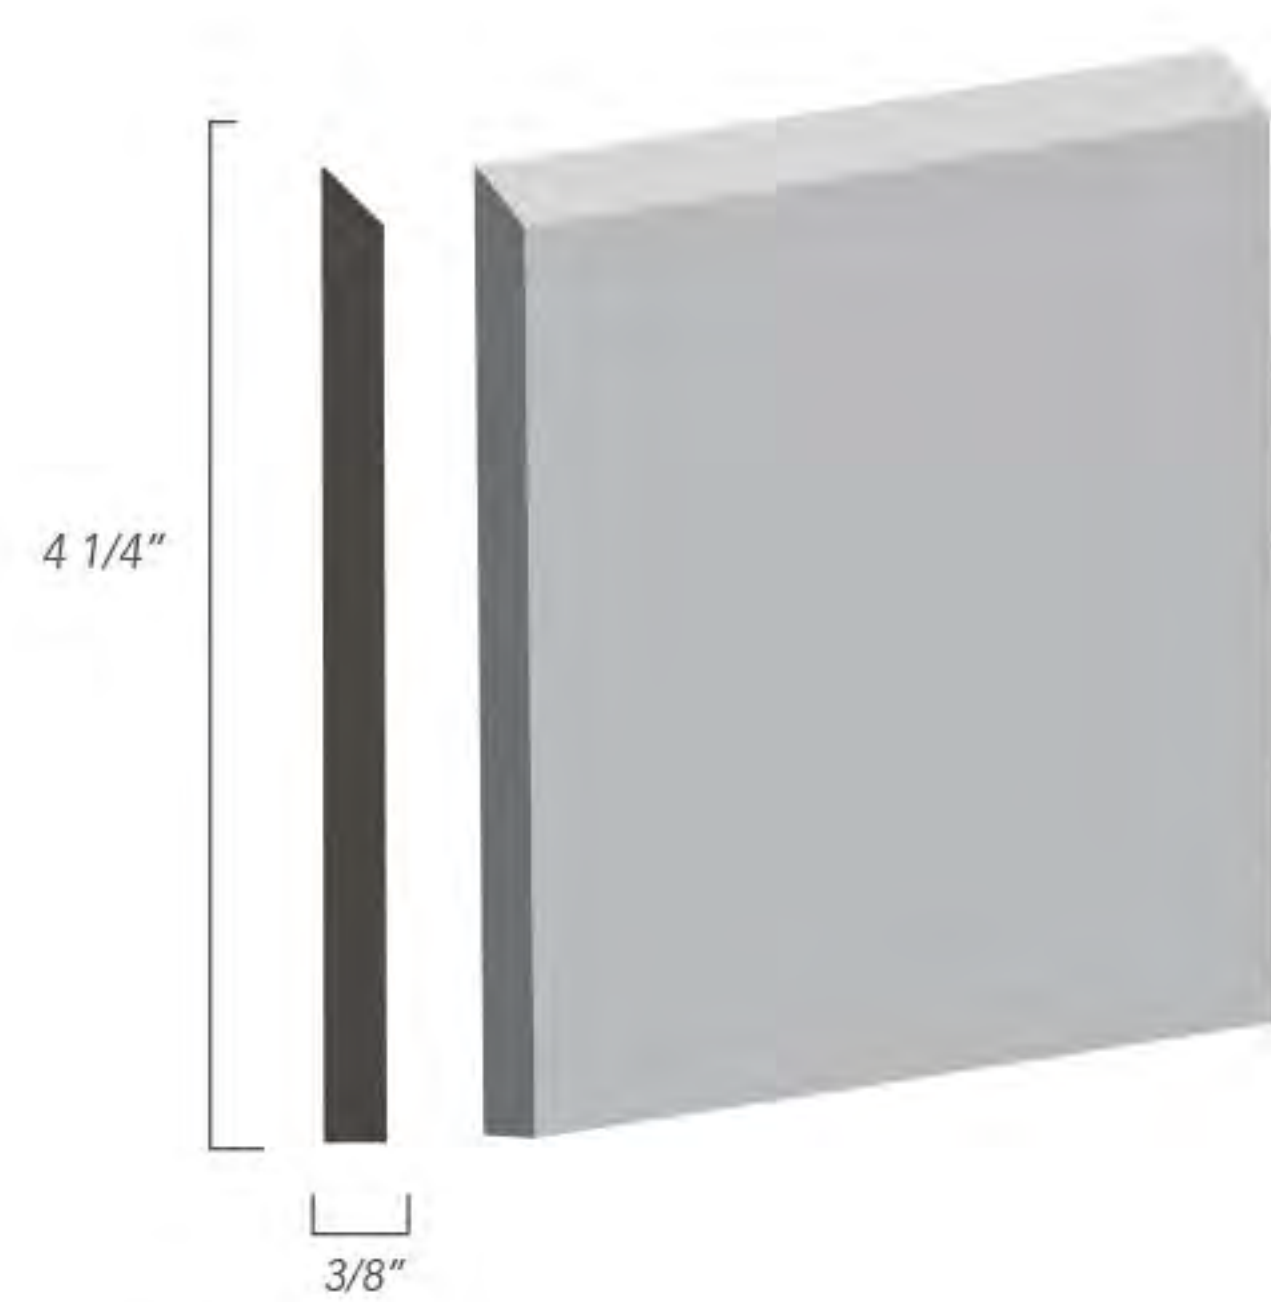

BIG SUR

CAVA BAJA

COVEBASE

RETIRO

NO TOE

LONG TOE

SHADOWBASE

GRAN VIA

ALCALA

CHAMBERI

Available in 10 styles, 50+ colors and can be matched to stairtreads for added design impact

BIG SUR

CAVA BAJA

ALCALA

RETIRO

NO TOE